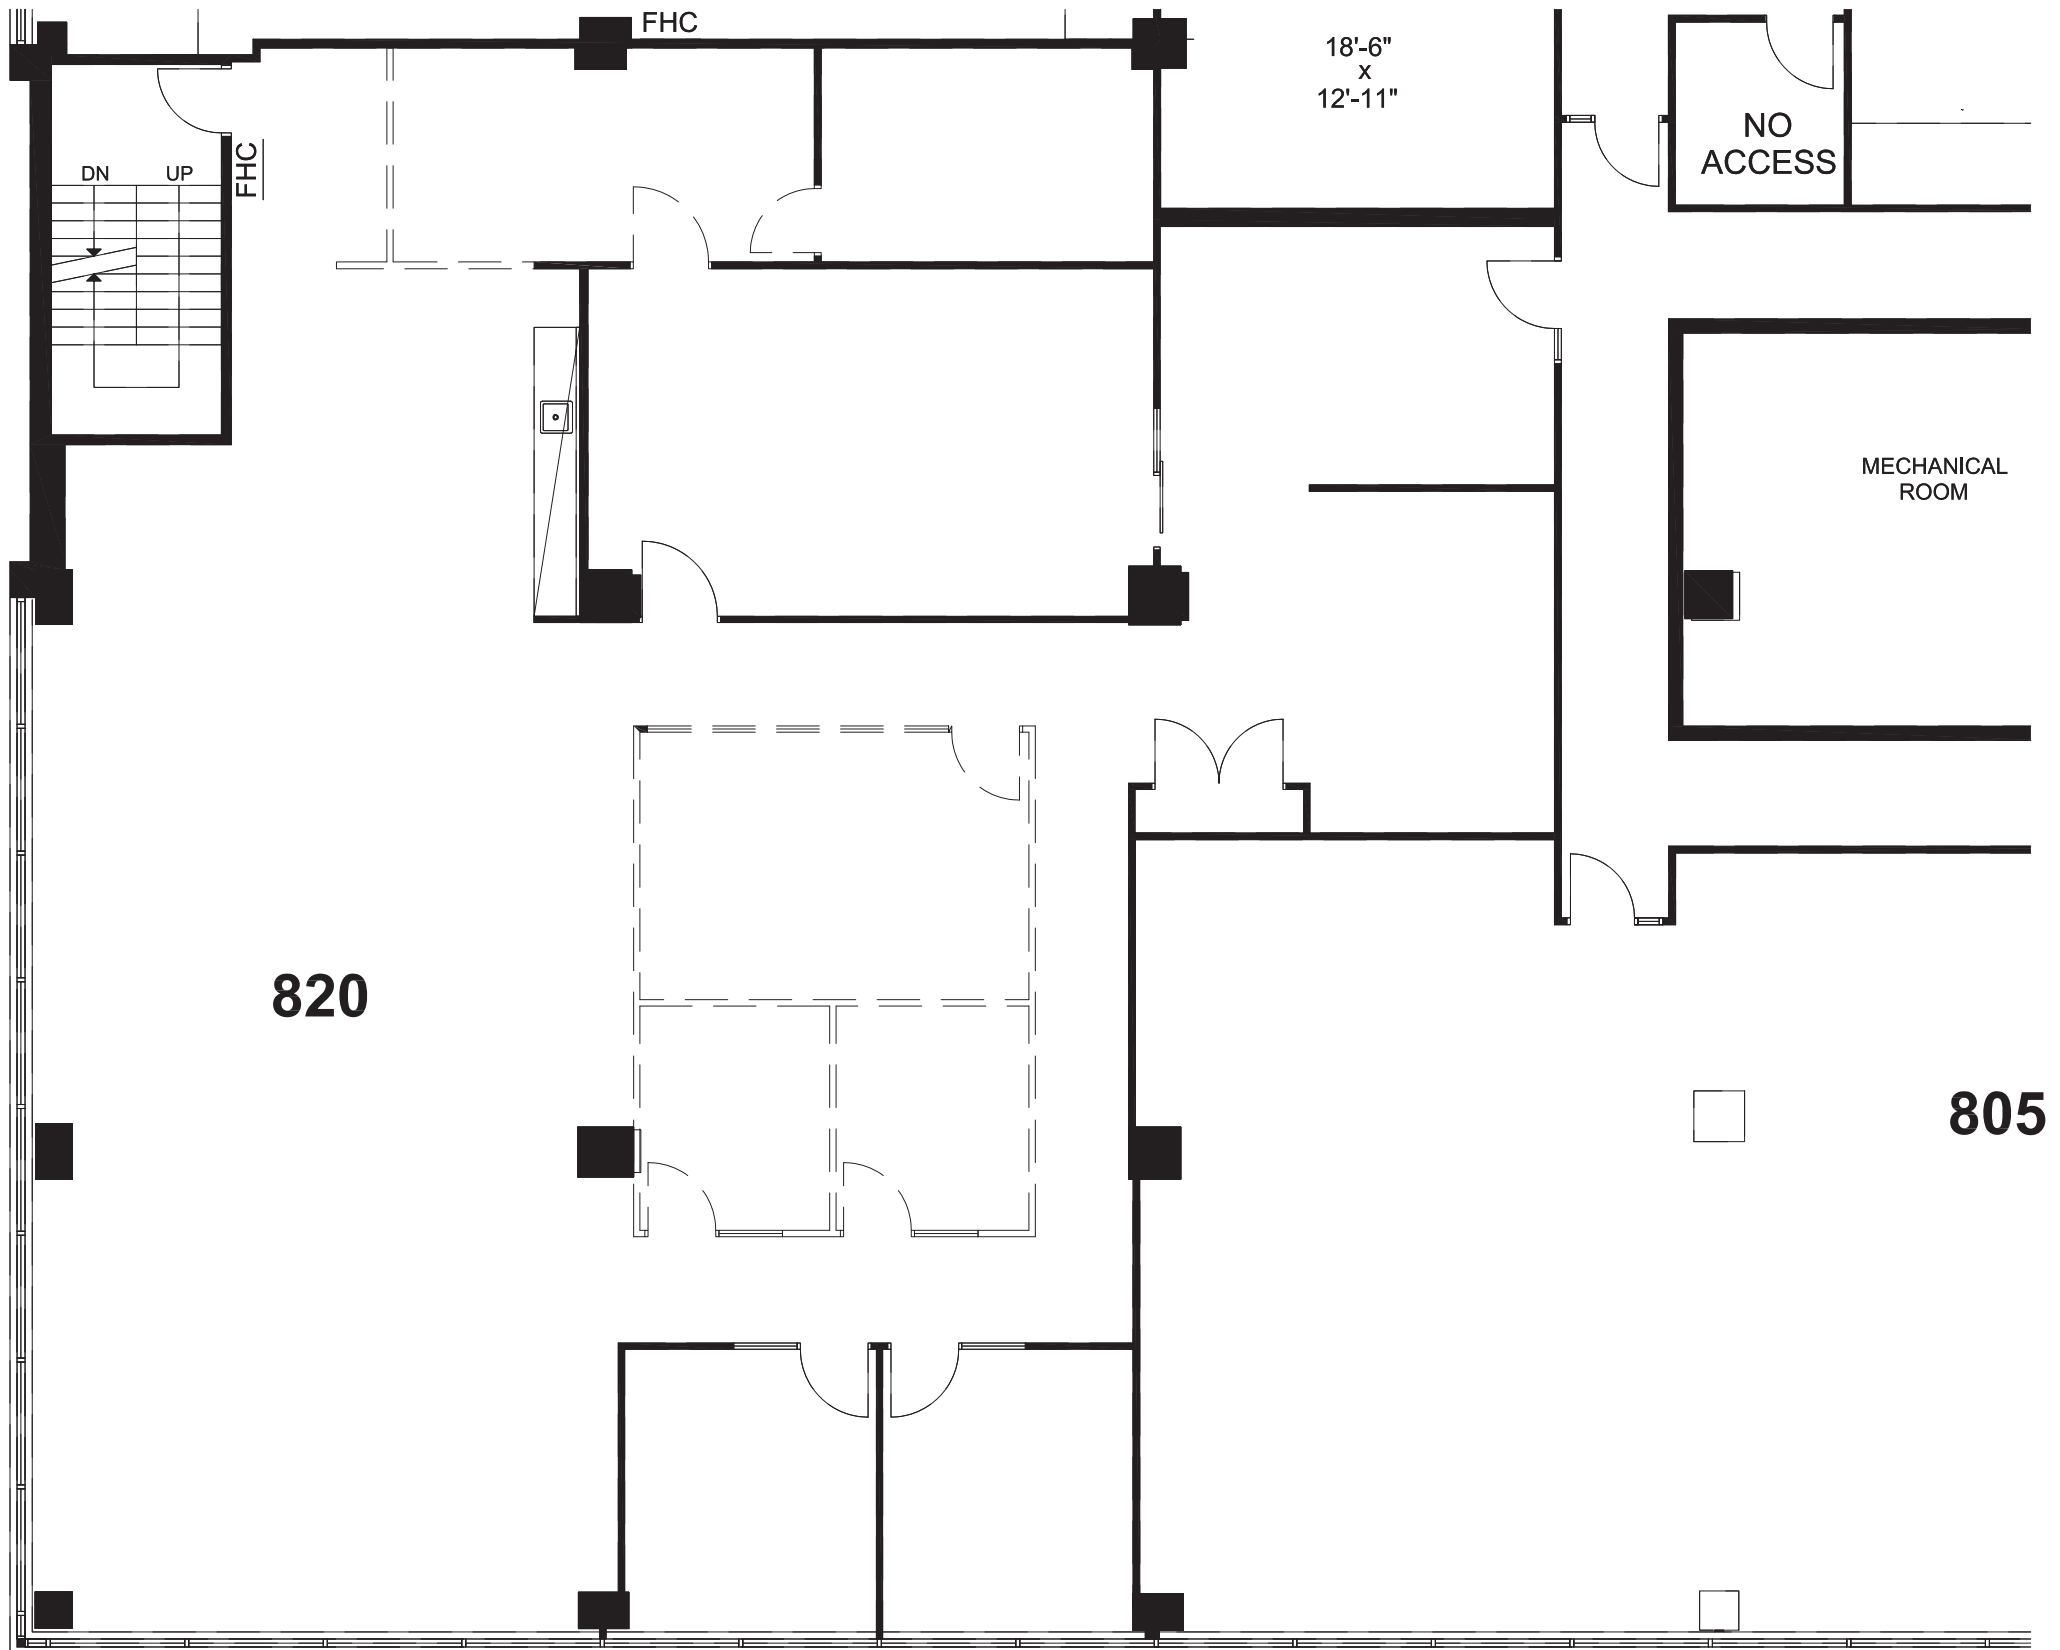

805

720 King Street West
Suite 820 (Model Suite)
Demolition Plan